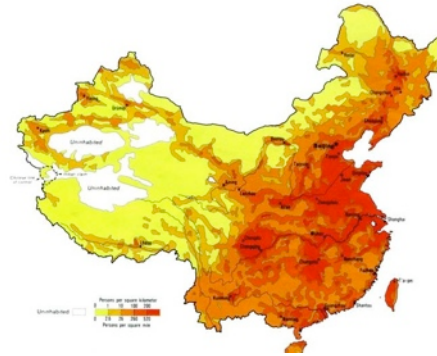

Chinese Population Demographic